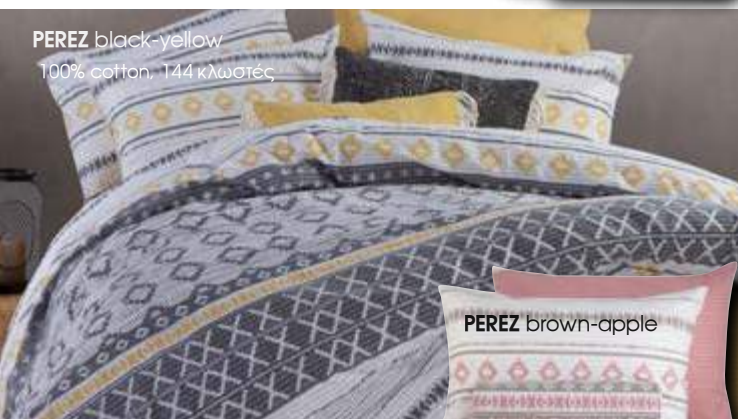

NEF-NEF HOMEWARE

VERTICAL pink  
100% cotton, 144 κλωστές

GORDON pink  
100% cotton, 144 κλωστές

GORDON aqua

VERTICAL aqua

NEF-NEF HOMEWARE

PEREZ black-yellow  
100% cotton, 144 κλωστές

PEREZ brown-apple