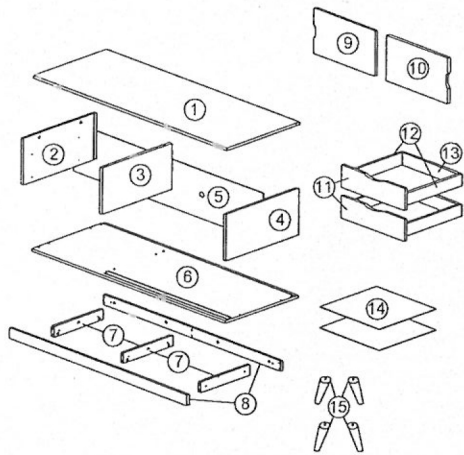

ASSEMBLY INSTRUCTION

DESCRIPTION : 2 DOOR / 2 DRAWER TV UNIT

HARDWARE	A	B	C	D	E	F	G	H	I	J	K	L	M
	WOOD DOWEL MB X 25	MINIFIX 5654+5546	MINIFIX C-SP	L KEY M4	CSK CAP WOOD M6X50MM	CB SCREW M3.5X15MM	CB SCREW M4X20MM	CB SCREW M4X38MM	NAIL 3/8	LEG SUPPORT B3	STICKER	K455 ROLLER	DRAWER SLIDE 14"
	18	23	23	1	6	40	16	24	20	4	8	4 SETS	2 SETS

PART LIST

STEP 1

STEP 2

STEP 3

STEP 4

STEP 5

STEP 6

ASSEMBLY INSTRUCTION

DESCRIPTION : 2 DOOR / 2 DRAWER TV UNIT

STEP 7

STEP 8

STEP 9

COMPLETED