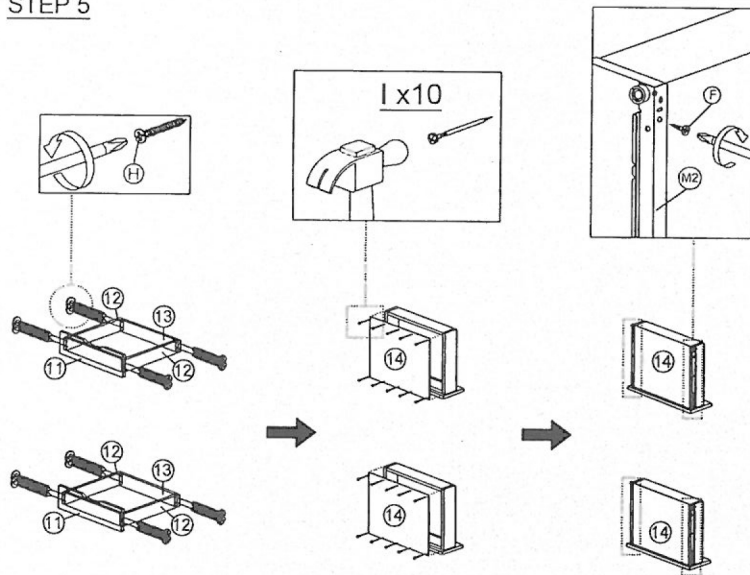

ASSEMBLY INSTRUCTION

DESCRIPTION : 2 DOOR / 2 DRAWER TV UNIT

HARDWARE	A	B	C	D	E	F	G	H	I	J	K	L	M
	WOOD DOWEL MB X 25	MINIFIX 5654+5546	MINIFIX C-SP	L KEY M4	CSK CAP WOOD M6X50MM	CB SCREW M3.5X15MM	CB SCREW M4X20MM	CB SCREW M4X38MM	NAIL 3/8	LEG SUPPORT B3	STICKER	K455 ROLLER	DRAWER SLIDE 14"
	18	23	23	1	6	40	16	24	20	4	8	4 SETS	2 SETS

PART LIST

STEP 1

STEP 2

STEP 3

STEP 4

STEP 5

STEP 6

ASSEMBLY INSTRUCTION

DESCRIPTION : 2 DOOR / 2 DRAWER TV UNIT

STEP 7

STEP 8

STEP 9

COMPLETED