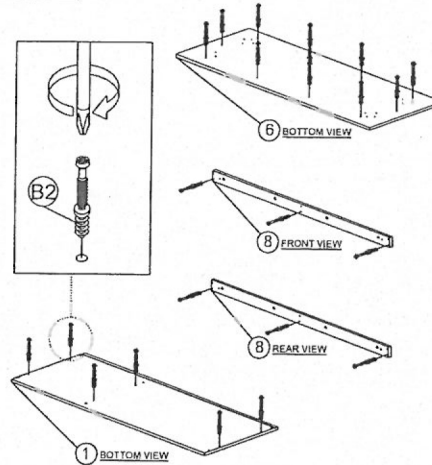

ASSEMBLY INSTRUCTION

DESCRIPTION : 2 DOOR / 2 DRAWER TV UNIT

HARDWARE	A	B	C	D	E	F	G	H	I	J	K	L	M
	WOOD DOWEL MB X 25	MINIFIX 5654+5546	MINIFIX C-SP	L KEY M4	CSK CAP WOOD M6X50MM	CB SCREW M3.5X15MM	CB SCREW M4X20MM	CB SCREW M4X38MM	NAIL 3/8	LEG SUPPORT B3	STICKER	K455 ROLLER	DRAWER SLIDE 14"
	18	23	23	1	6	40	16	24	20	4	8	4 SETS	2 SETS

PART LIST

STEP 1

STEP 2

STEP 3

STEP 4

STEP 5

STEP 6

ASSEMBLY INSTRUCTION

DESCRIPTION : 2 DOOR / 2 DRAWER TV UNIT

STEP 7

STEP 8

STEP 9

COMPLETED