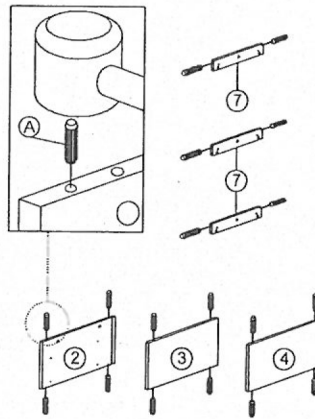

ASSEMBLY INSTRUCTION

DESCRIPTION : 2 DOOR / 2 DRAWER TV UNIT

HARDWARE	A	B	C	D	E	F	G	H	I	J	K	L	M
	WOOD DOWEL MB X 25	MINIFIX 5654+5546	MINIFIX C-SP	L KEY M4	CSK CAP WOOD M6X50MM	CB SCREW M3.5X15MM	CB SCREW M4X20MM	CB SCREW M4X38MM	NAIL 3/8	LEG SUPPORT B3	STICKER	K455 ROLLER	DRAWER SLIDE 14"
	18	23	23	1	6	40	16	24	20	4	8	4 SETS	2 SETS

PART LIST

STEP 1

STEP 2

STEP 3

STEP 4

STEP 5

STEP 6

ASSEMBLY INSTRUCTION