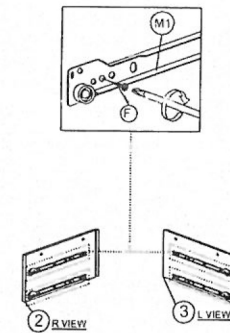

ASSEMBLY INSTRUCTION

DESCRIPTION : 2 DOOR / 2 DRAWER TV UNIT

HARDWARE	A	B	C	D	E	F	G	H	I	J	K	L	M
	WOOD DOWEL MB X 25	MINIFIX 5654+5546	MINIFIX C-SP	L KEY M4	CSK CAP WOOD M6X50MM	CB SCREW M3.5X15MM	CB SCREW M4X20MM	CB SCREW M4X38MM	NAIL 3/8	LEG SUPPORT B3	STICKER	K455 ROLLER	DRAWER SLIDE 14"
	18	23	23	1	6	40	16	24	20	4	8	4 SETS	2 SETS

PART LIST

STEP 1

STEP 2

STEP 3

STEP 4

STEP 5

STEP 6

ASSEMBLY INSTRUCTION

DESCRIPTION : 2 DOOR / 2 DRAWER TV UNIT

STEP 7

STEP 8

STEP 9

COMPLETED