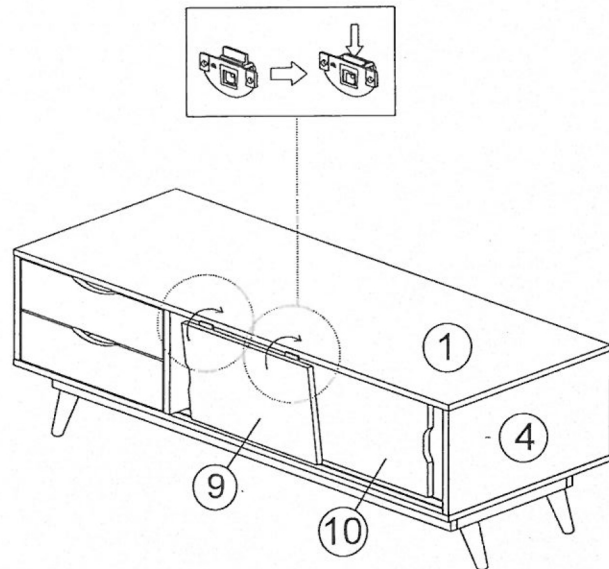

ASSEMBLY INSTRUCTION

DESCRIPTION : 2 DOOR / 2 DRAWER TV UNIT

HARDWARE	A	B	C	D	E	F	G	H	I	J	K	L	M
	WOOD DOWEL MB X 25	MINIFIX 5654+5546	MINIFIX C-SP	L KEY M4	CSK CAP WOOD M6X50MM	CB SCREW M3.5X15MM	CB SCREW M4X20MM	CB SCREW M4X38MM	NAIL 3/8	LEG SUPPORT B3	STICKER	K455 ROLLER	DRAWER SLIDE 14"
	18	23	23	1	6	40	16	24	20	4	8	4 SETS	2 SETS

PART LIST

STEP 1

STEP 2

STEP 3

STEP 4

STEP 5

STEP 6

ASSEMBLY INSTRUCTION

DESCRIPTION : 2 DOOR / 2 DRAWER TV UNIT

STEP 7

STEP 8

STEP 9

COMPLETED