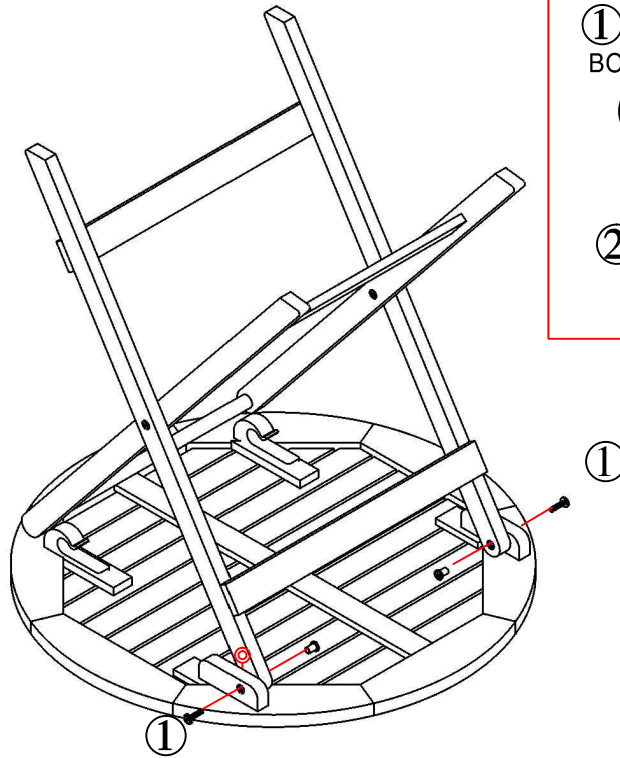

ASSEMBLY INSTRUCTION

①  BOLT (M6 x 30)+Cap Nuts -2 Set

 Plastic washer - 2 pcs

②  ALLEN KEY 4mm (2 pcs)

PULL UP THE PLASTIC HOOKS