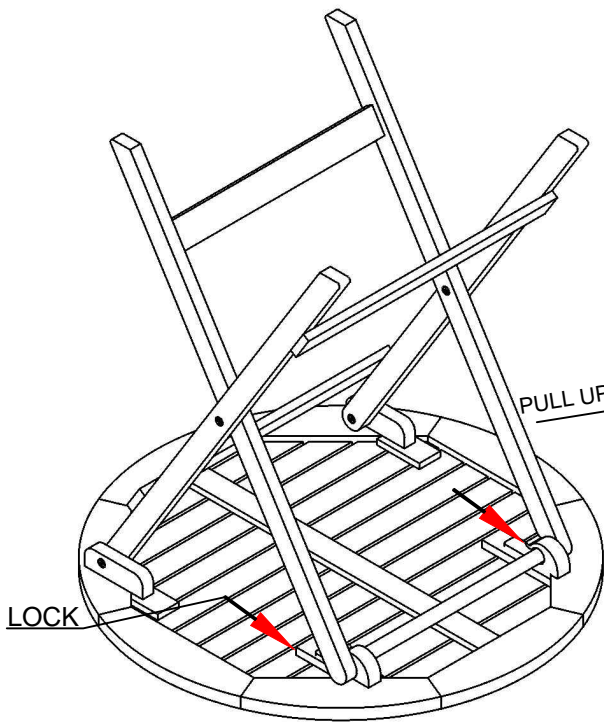

ASSEMBLY INSTRUCTION

①  BOLT (M6 x 30)+Cap Nuts -2 Set

 Plastic washer - 2 pcs

②  ALLEN KEY 4mm (2 pcs)

PULL UP THE PLASTIC HOOKS