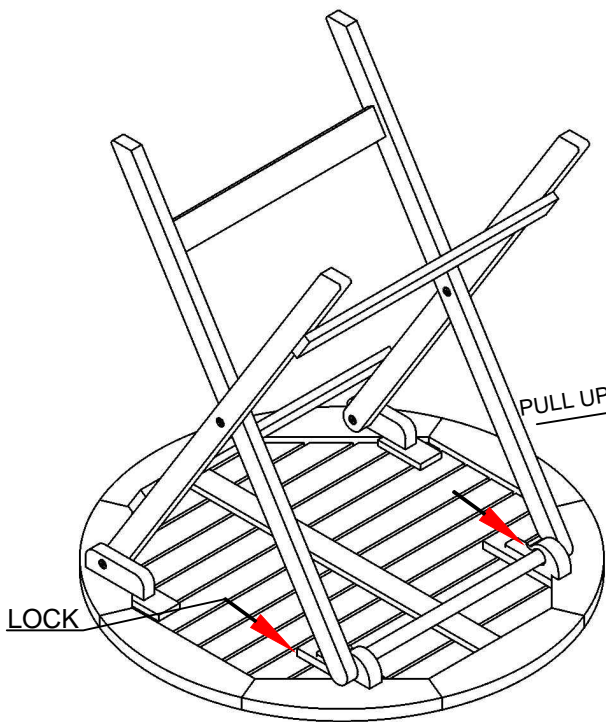

ASSEMBLY INSTRUCTION

①  BOLT (M6 x 30)+Cap Nuts -2 Set

 Plastic washer - 2 pcs

②  ALLEN KEY 4mm (2 pcs)

PULL UP THE PLASTIC HOOKS