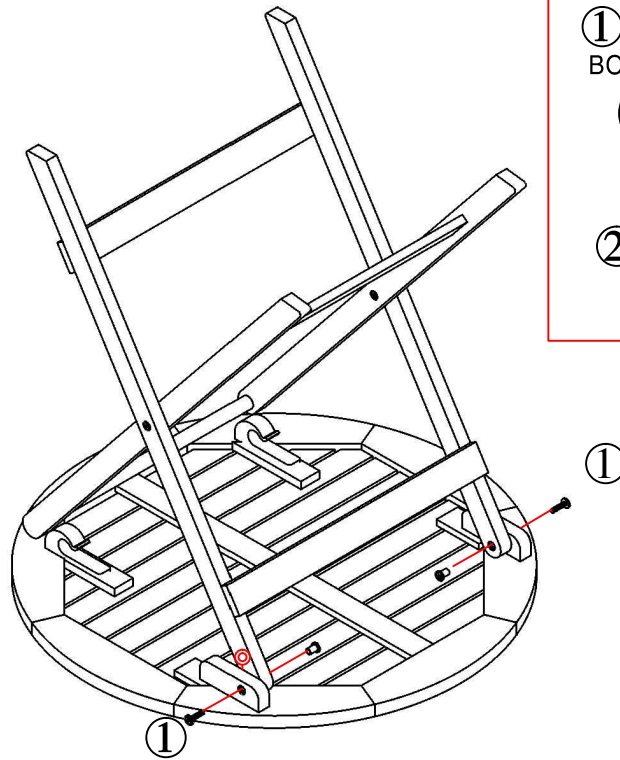

ASSEMBLY INSTRUCTION

①  BOLT (M6 x 30)+Cap Nuts -2 Set

 Plastic washer - 2 pcs

②  ALLEN KEY 4mm (2 pcs)

PULL UP THE PLASTIC HOOKS