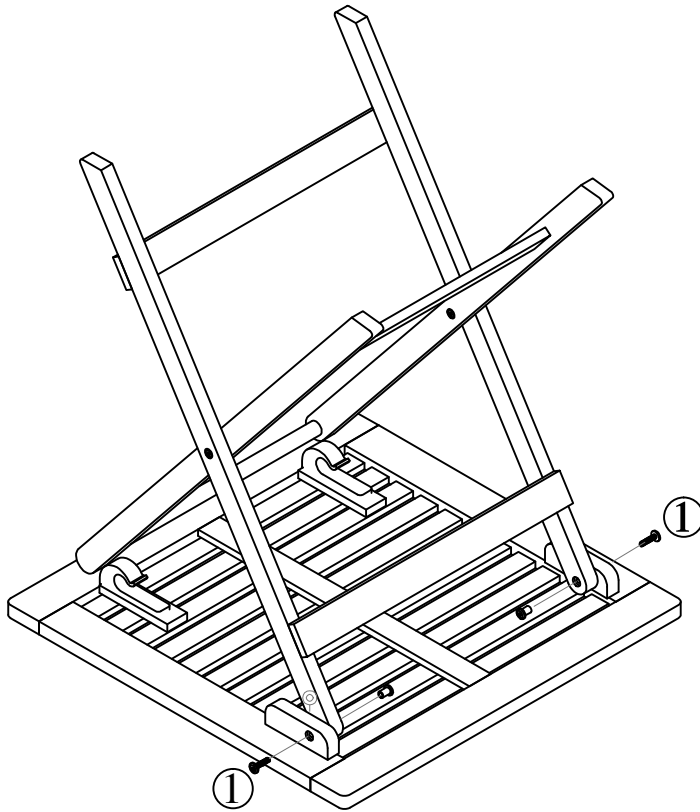

ASSEMBLY INSTRUCTION

①  BOLT (M6 x 30)+Cap Nuts -2 Set

 Plastic washer - 2 pcs

②  ALLEN KEY 4mm (2 pcs)

PULL UP THE PLASTIC HOOKS