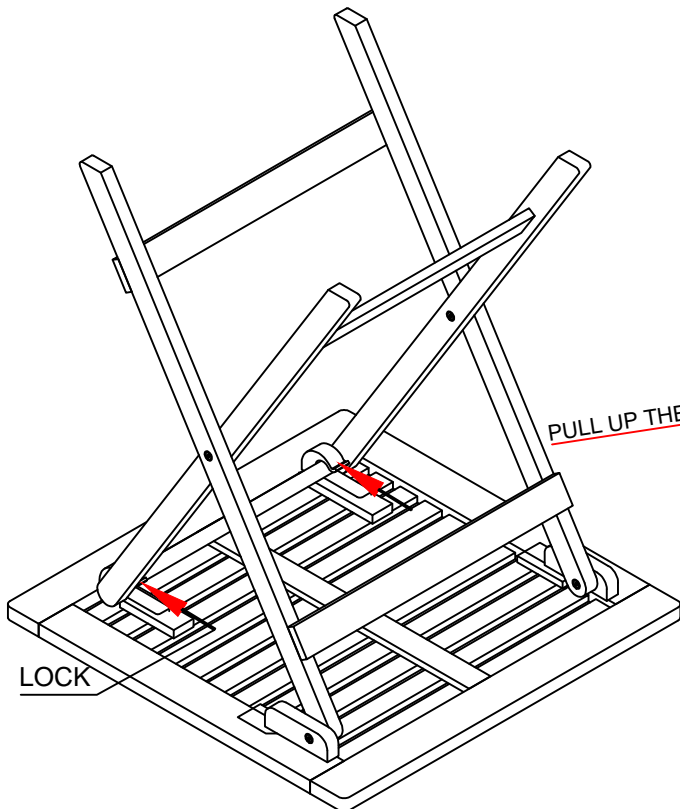

ASSEMBLY INSTRUCTION

①  BOLT (M6 x 30)+Cap Nuts -2 Set

 Plastic washer - 2 pcs

②  ALLEN KEY 4mm (2 pcs)

PULL UP THE PLASTIC HOOKS